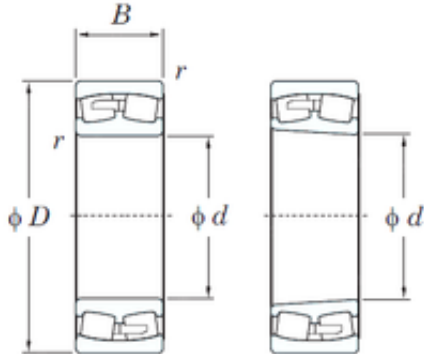

## 22272RK KOYO Spherical Roller Bearings

Bearing No. 22272RK

Size	360x650x170 mm
Bore Diameter	360 mm
Outer Diameter	650 mm
Width	170 mm
d	360 mm
D	650 mm
B	170 mm
C	170 mm
r min.	6 mm
da min.	388 mm
Da max.	622 mm
ra max.	5 mm
Weight	243 Kg
Basic dynamic load rating (C)	3770 kN
Basic static load rating (C0)	5830 kN
(Grease) Lubrication Speed	410 r/min
(Oil) Lubrication Speed	550 r/min
Calculation factor (e)	0,27
Calculation factor (Y0)	2,42
Calculation factor (Y1)	2,47

22272RK Bearing 2D drawings and 3D CAD models